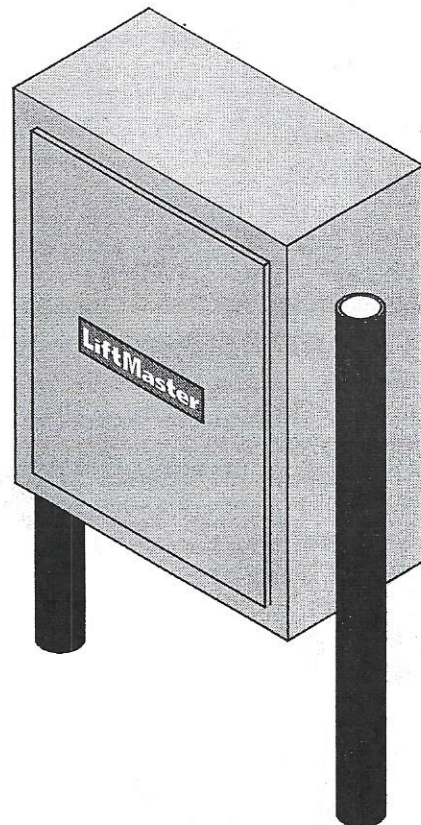

CHAMBERLAIN®

LiftMaster®
PROFESSIONAL

MODEL SL585
HEAVY DUTY SLIDE GATE OPERATOR

SECURITY SENSITIVE INFORMATION
SECURITY SENSITIVE INFORMATION

MODEL SL595
HEAVY DUTY, HARSH ENVIRONMENT
SLIDE GATE OPERATOR

2 YEAR WARRANTY

Serial # _____
(located on electrical box cover)

Installation Date _____

MODELS SL585 AND SL595 ARE FOR VEHICULAR
PASSAGE GATES ONLY AND ARE NOT INTENDED FOR
PEDESTRIAN PASSAGE GATE USE