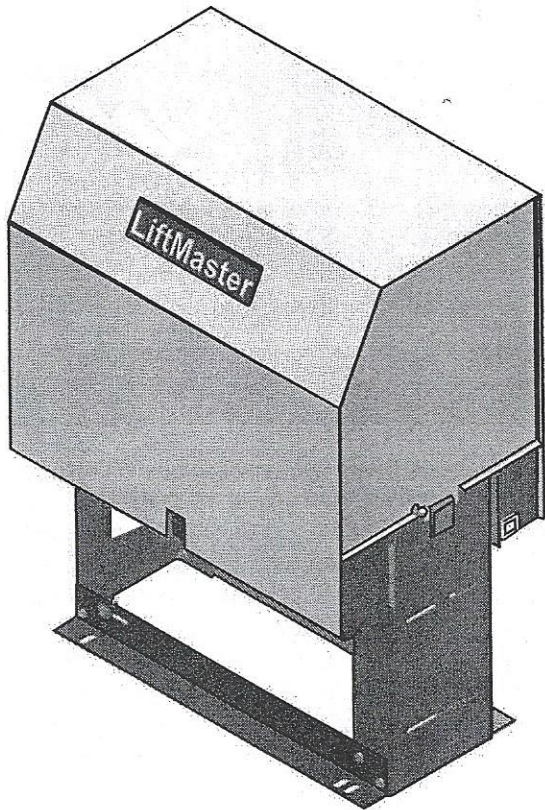

CHAMBERLAIN®

LiftMaster®
PROFESSIONAL

MODEL SL585
HEAVY DUTY SLIDE GATE OPERATOR

SECURITY SENSITIVE INFORMATION
SECURITY SENSITIVE INFORMATION

MODEL SL595
HEAVY DUTY, HARSH ENVIRONMENT
SLIDE GATE OPERATOR

2 YEAR WARRANTY

Serial # _____
(located on electrical box cover)

Installation Date _____

MODELS SL585 AND SL595 ARE FOR VEHICULAR
PASSAGE GATES ONLY AND ARE NOT INTENDED FOR
PEDESTRIAN PASSAGE GATE USE